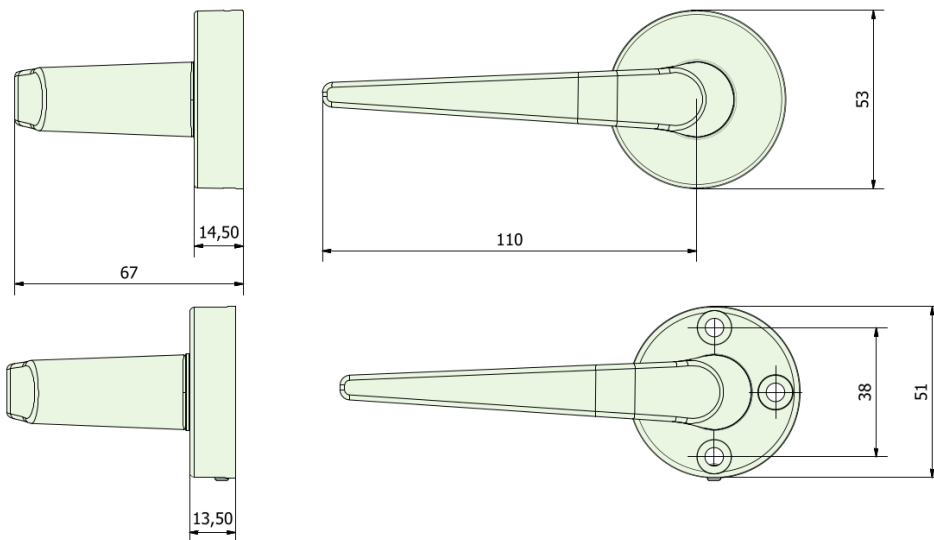

**B1080ROSE Lever Door Handle**

**PRODUCT FEATURES & TECHNICAL INFORMATION**

- An elegant 'Lever-Lever' door handle with finish matching backplate covers that conceal the fixing screws and backplate
- The Rose backplate is available with all styles of lever to suit your property
- 4 independent springs ensures correct horizontal position of lever and a 8mm spindle secured with a grub screw clamps both handles together securely
- B851ROSE Euro Cylinder or B852ROSE Key escutcheons available enabling a wide range of applications to include multipoint, traditional external locks & internal latches
- Available in several finishes or matching RAL finish on request
- M5 fixing holes
- Taylors Spindle available to fix the handle in a horizontal or vertical position
- Complimentary window furniture available for suited look

Dimensions